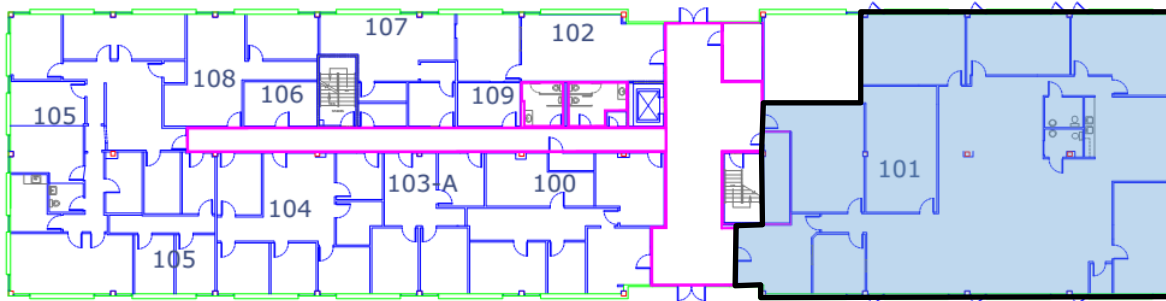

EXHIBIT A

1001 NAVAHO DRIVE  
SUITE 101

Hobbs Properties  
343 E. Six Forks Road Suite 300  
Raleigh, NC 27609  
919-828-9999

FIRST FLOOR BUILDING LAYOUT

5250 SF

PINEWOOD - 1001 NAVAHO - FIRST FLOOR  
06/28/2015 SF & LF