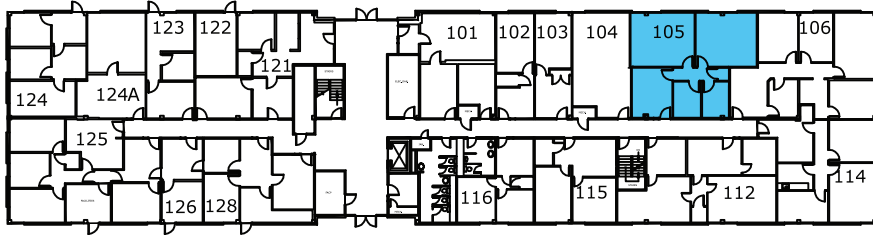

EXHIBIT A

1100 NAVAHO DRIVE  
SUITE 105

Hobbs Properties  
343 E. Six Forks Road Suite 300  
Raleigh, NC 27609  
919-828-9999

FIRST FLOOR BUILDING LAYOUT

SUITE LAYOUT