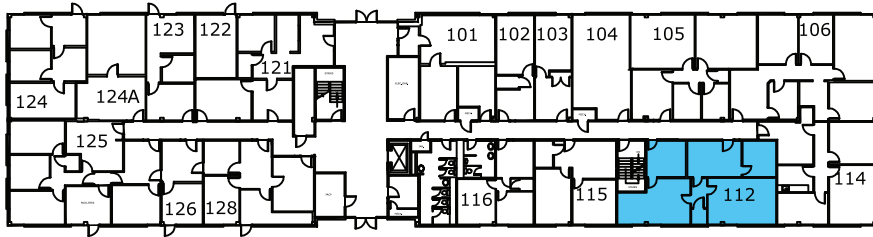

EXHIBIT A

1100 NAVAHO DRIVE
SUITE 112

Hobbs Properties
343 E. Six Forks Road Suite 300
Raleigh, NC 27609
919-828-9999

FIRST FLOOR BUILDING LAYOUT

SUITE LAYOUT